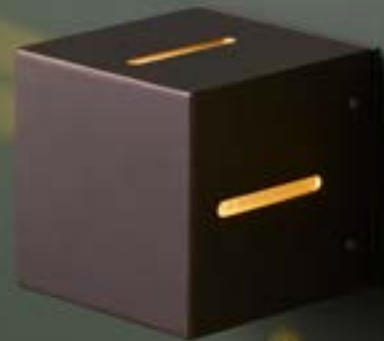

A cylindrical garden luminaire with a dark brown, flat top and a matching base. The central section is a glowing, frosted cylinder that emits a warm, orange light. It is positioned on a dark green, rectangular pedestal.

**Circle Light**  
Garden Luminaire **IP 65**

A tall, slender bollard luminaire with a dark brown, cylindrical body. The upper portion is a glowing, frosted cylinder that emits a warm, orange light. It is mounted on a dark green, rectangular pedestal.

Garden Luminaire IP 65

**Moon Light 20, 30 & 60**  
Bollard Luminaire IP 65

**Pyramid & Pyramid Wall**  
Garden Luminaire IP 65

Maya  
Wall Luminaire **IP 65**

**Ex Mayra**

Wall Luminaire **IP 65**

**Ex Cylinder**

Wall Luminaire **IP 65**

**Sign & Shine ●**  
Wall Luminaire **IP 44**

**Sign & Shine ■**  
Wall Luminaire **IP 44**

**Beliz**  
Wall Luminaire IP 44

**Beliz Candle**  
Wall Luminaire IP 44

Garden  
Screen  
Light Leaf