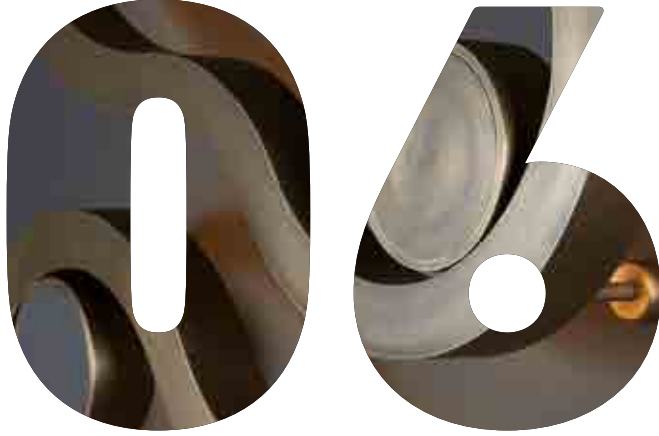

06

Punto

2017

DR LIGHT

Punto

- 06** *The metal-worn body has met with amorphous forms. With the design, blending contrasts, it can be produced in the color you desire.*
- 06** *The Punto brings the light you wish in your venues.*

Oval Wall 70, 100 & 120

Core Wall

Reni Wall

DR LIGHT

Showroom

Halide Edip Adivar Mahallesi
Gül Sk. 12/C | 34382 Şişli / İstanbul

P +90 212 222 88 48

F +90 212 222 85 44