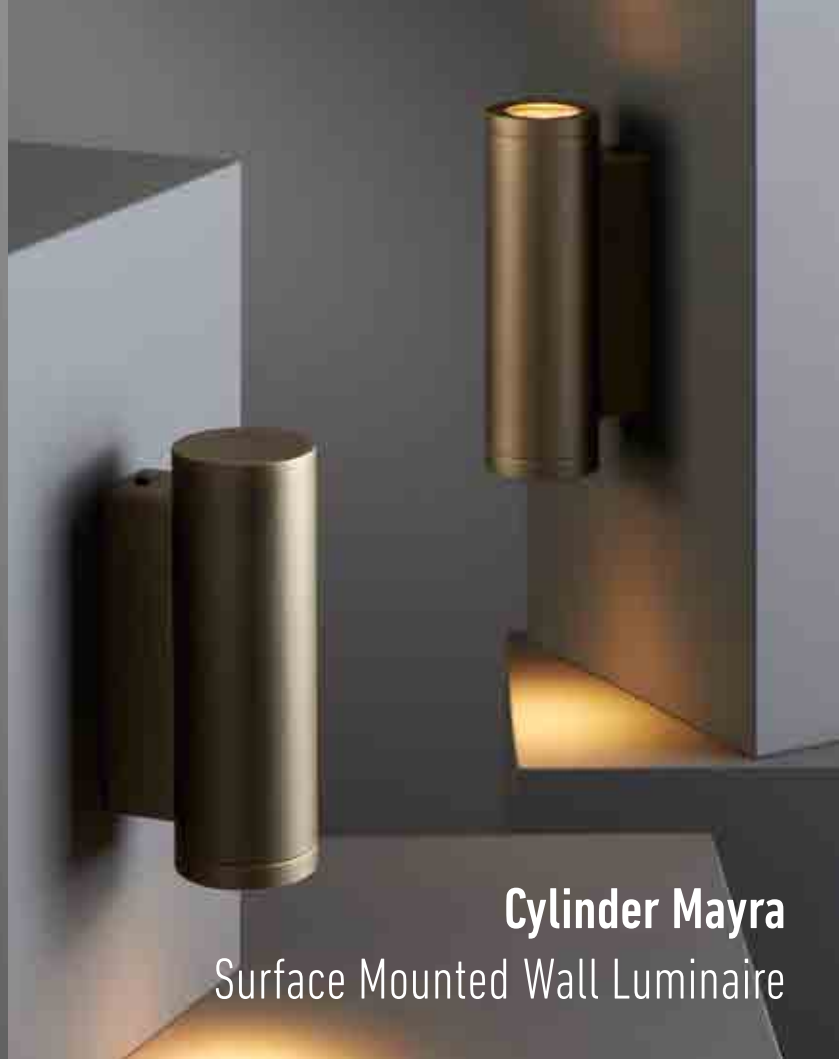

## **Cylinder HOR**

Surface Mounted Ceiling Luminaire

## **Cylinder**

Surface Mounted Ceiling Luminaire

**Micra**

Surface Mounted Wall Luminaire

**Cylinder Mayra**

Surface Mounted Wall Luminaire

**Cube & Corner**  
Surface Mounted Ceiling Luminaire

**Corner**  
Surface Mounted Ceiling Luminaire

**REC - V**

Surface Mounted Ceiling Luminaire

**REC - H**

Surface Mounted Ceiling Luminaire

**Pizza**  
Surface Mounted Ceiling Luminaire

**Kayra Mini** | Track Light

**Kayra** | Track Light

**Levis** | Track Light

**Mayra** | Track Light

**Tayra |** Track Light  
Surface Mounted Ceiling Luminaire

**Tayra Classic**  
Surface Mounted Ceiling Luminaire

**Torno S,M & L**

Surface Mounted Wall Luminaire

**Mec |** Surface Mounted Wall Luminaire