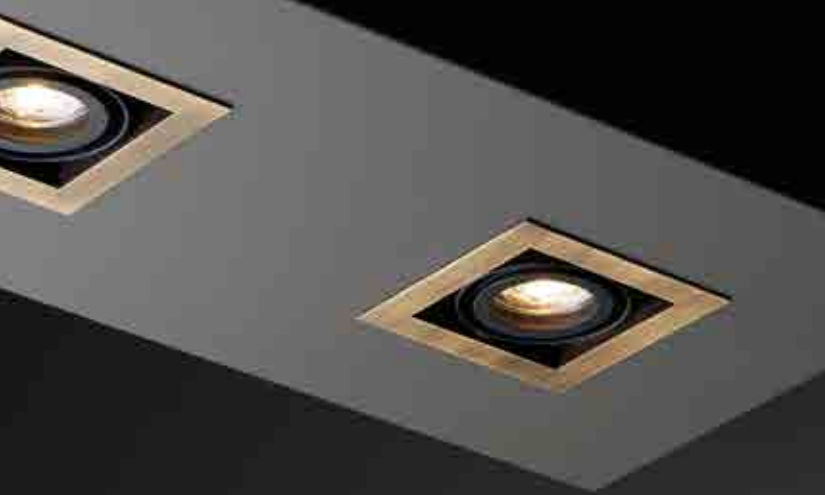

**Verona** | Recessed Ceiling Luminaire

**Novara** | Recessed Ceiling Luminaire

**Dark |** Recessed Ceiling Luminaire

**Dark** | Recessed Ceiling Luminaire

**Adjustable** | Recessed Ceiling Luminaire

**Adjustable** | Recessed Ceiling Luminaire

**Oval** | Recessed Ceiling Luminaire

**Oval CYL** | Recessed Ceiling Luminaire

**Oval** | Recessed Ceiling Luminaire

**Oval CYL** | Recessed Ceiling Luminaire

**X-Trimless** | Recessed Ceiling Luminaire

**Candela** | Recessed Ceiling Luminaire

**Gigi** | Recessed Ceiling Luminaire

**Mini Gigi** | Recessed Ceiling Luminaire

**Gigi** | Recessed Ceiling Luminaire

**Gigi ADJ** | Recessed Ceiling Luminaire

**Kendy REC**

Surface Mounted Wall Luminaire