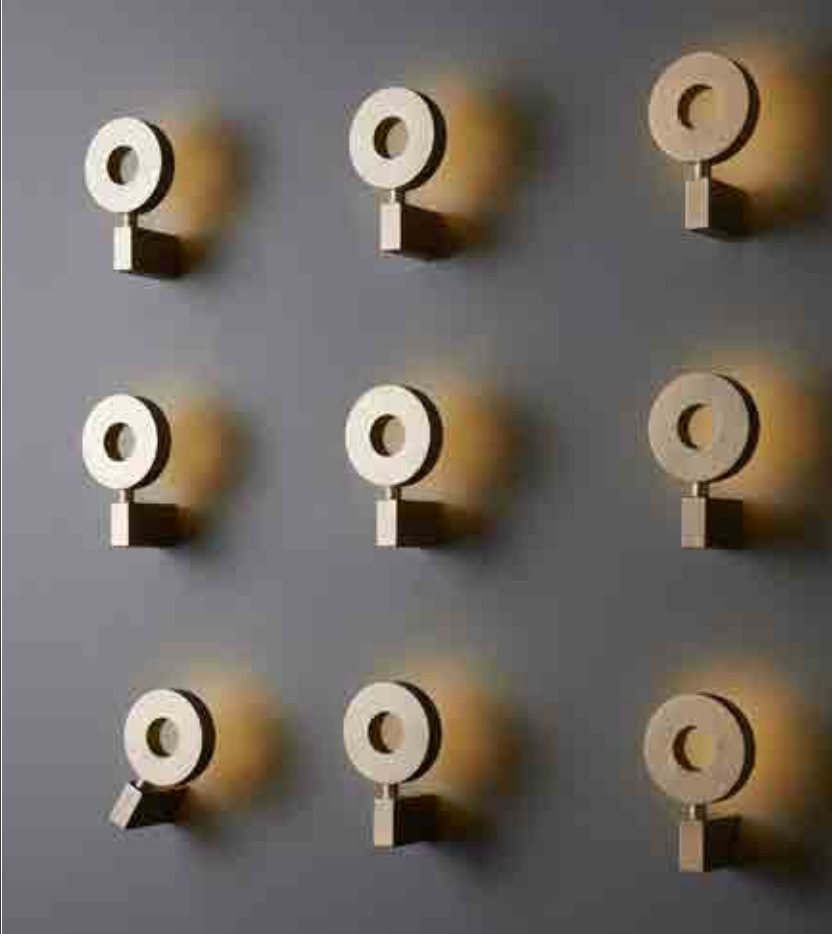

**Mayra** | Track Light

**Tayra |** Track Light  
Surface Mounted Ceiling Luminaire

**Tayra Classic**  
Surface Mounted Ceiling Luminaire

**Torno S,M & L**

Surface Mounted Wall Luminaire

**Mec |** Surface Mounted Wall Luminaire

**Bathroom H & V**

Surface Mounted Wall Luminaire

**Bathroom Lumi**

Surface Mounted Wall Luminaire

**Flexus** | Recessed Wall Luminaire

**Flexus** | Surface Mounted Wall Luminaire

## Flexus Leather

Surface Mounted Wall Luminaire

Mitra | Table Lamp

**Lexus** | Table Lamp

**Slim** | Table Lamp

**Bacla** | Surface Mounted Wall Luminaire

**Roller** | Surface Mounted Wall Luminaire

**Serna 30 & 60**  
Picture Light

**Lerna 60 & 120**  
Picture Light

**Cronus**  
Surface Mounted Wall Luminaire

**North 60 & 90**  
Surface Mounted Wall Luminaire

**North 60 & 90**  
Surface Mounted Wall Luminaire

**Door Number**

Recessed Wall Luminaire